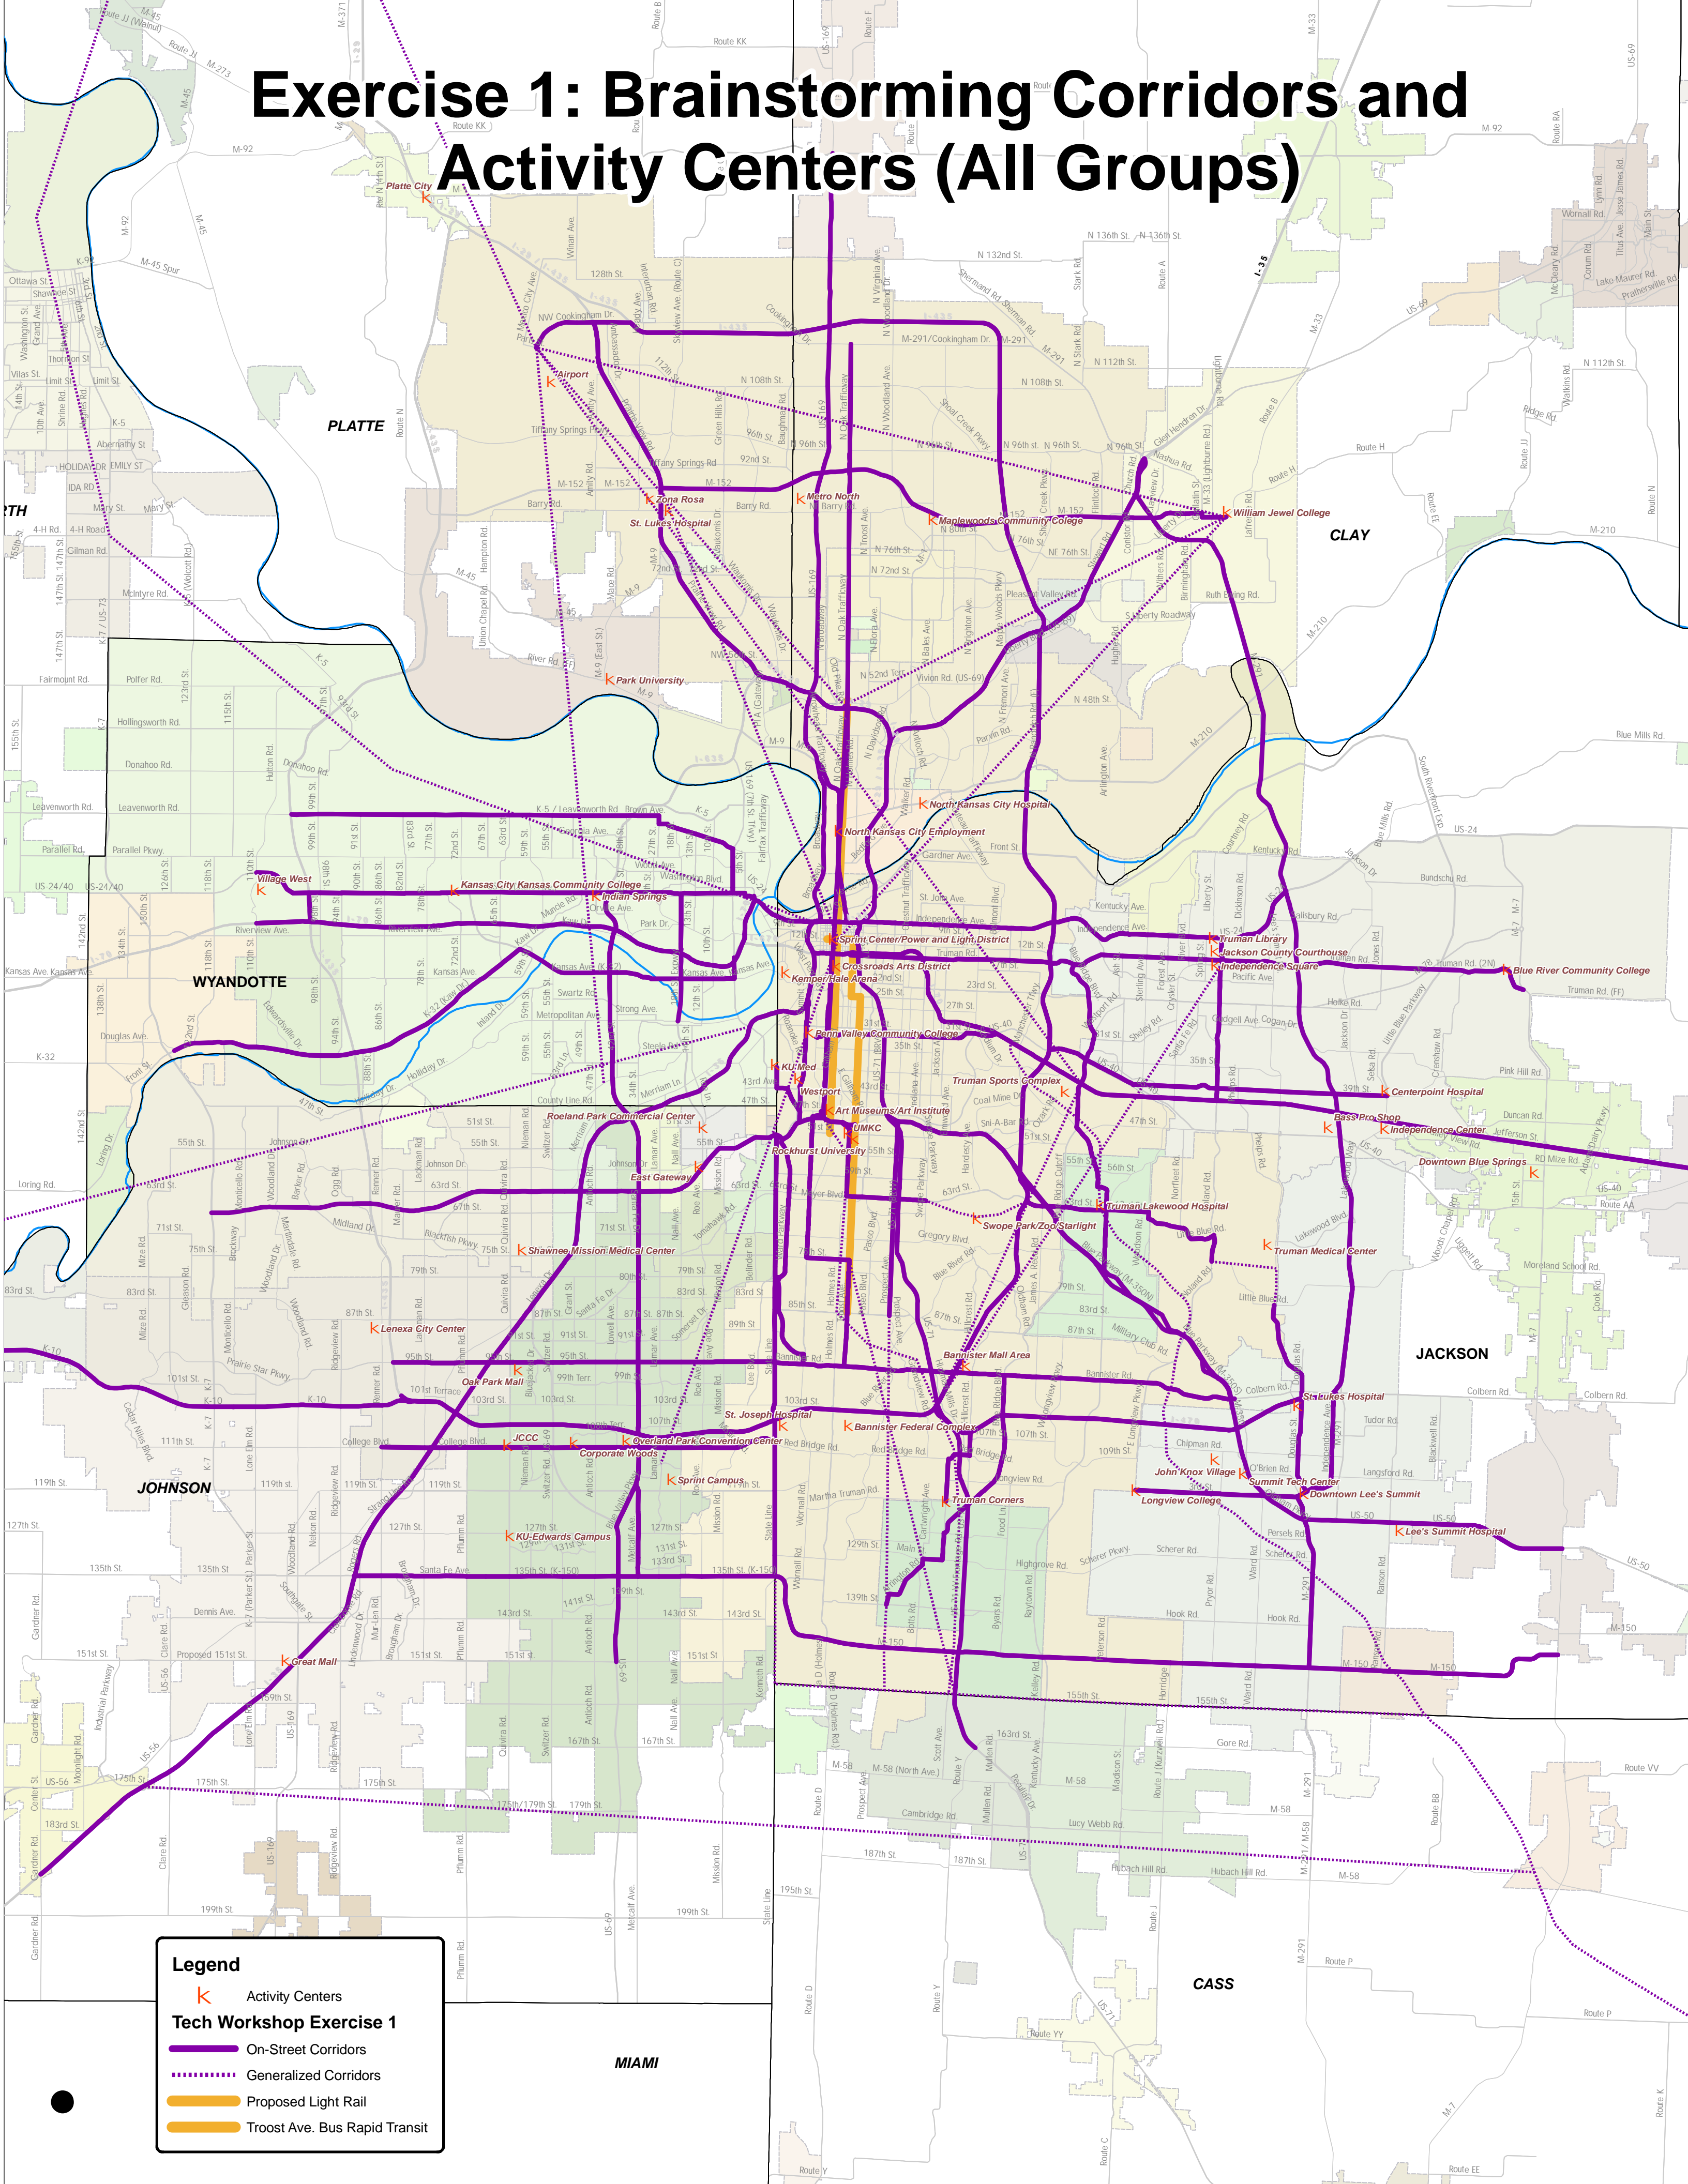

Exercise 1: Brainstorming Corridors and Activity Centers (All Groups)

Legend

- K Activity Centers
- Tech Workshop Exercise 1**
- On-Street Corridors
- Generalized Corridors
- Proposed Light Rail
- Troost Ave. Bus Rapid Transit